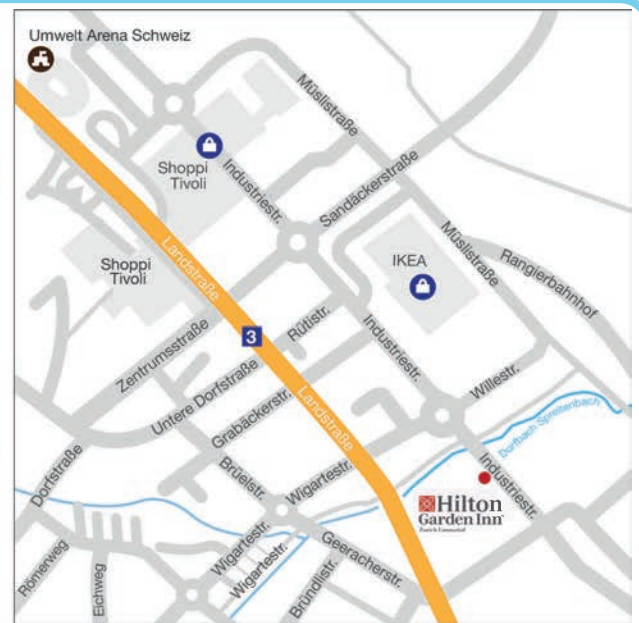

How to reach us