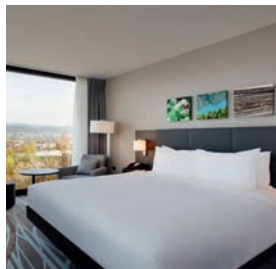

How to reach us