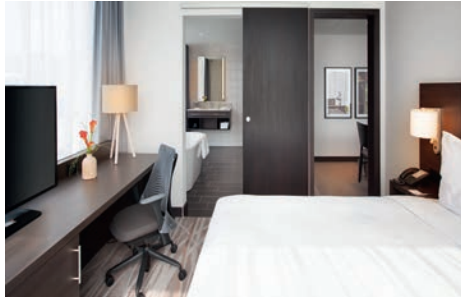

Check-in with style

ELEGANT DESIGN AND MODERN ROOM FACILITIES

The practical 114 rooms and 2 suites offer a pleasant atmosphere and contemporary facilities for a relaxing stay.

All rooms have a spacious workspace with ergonomic “Herman Miller 8 hour Chair“, air conditioning, fillable refrigerator, ironing station, safe and coffee and tea making facilities. Wi-Fi is available throughout the hotel free of charge.